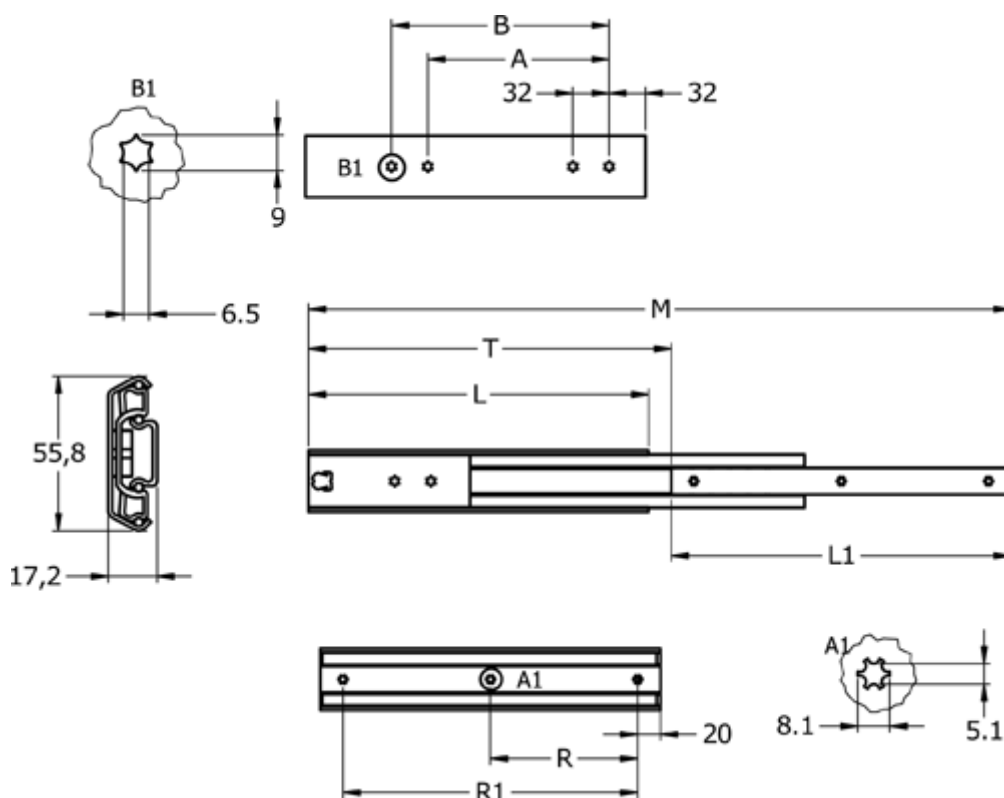

Article number: 11112S21

Description: Thomas Regout Telescopic Slide 11112S08 ULF HD B, 3-piece  
Length 700 mm / load cap. 129 kg / extension 750 mm

## Measures

A	= 160	T = 320
B	= 192	
L	= 300	
L1	= 300	
Load capacity side mounted	= 94	
M	= 620	
R	= 130	
R1	= 260	